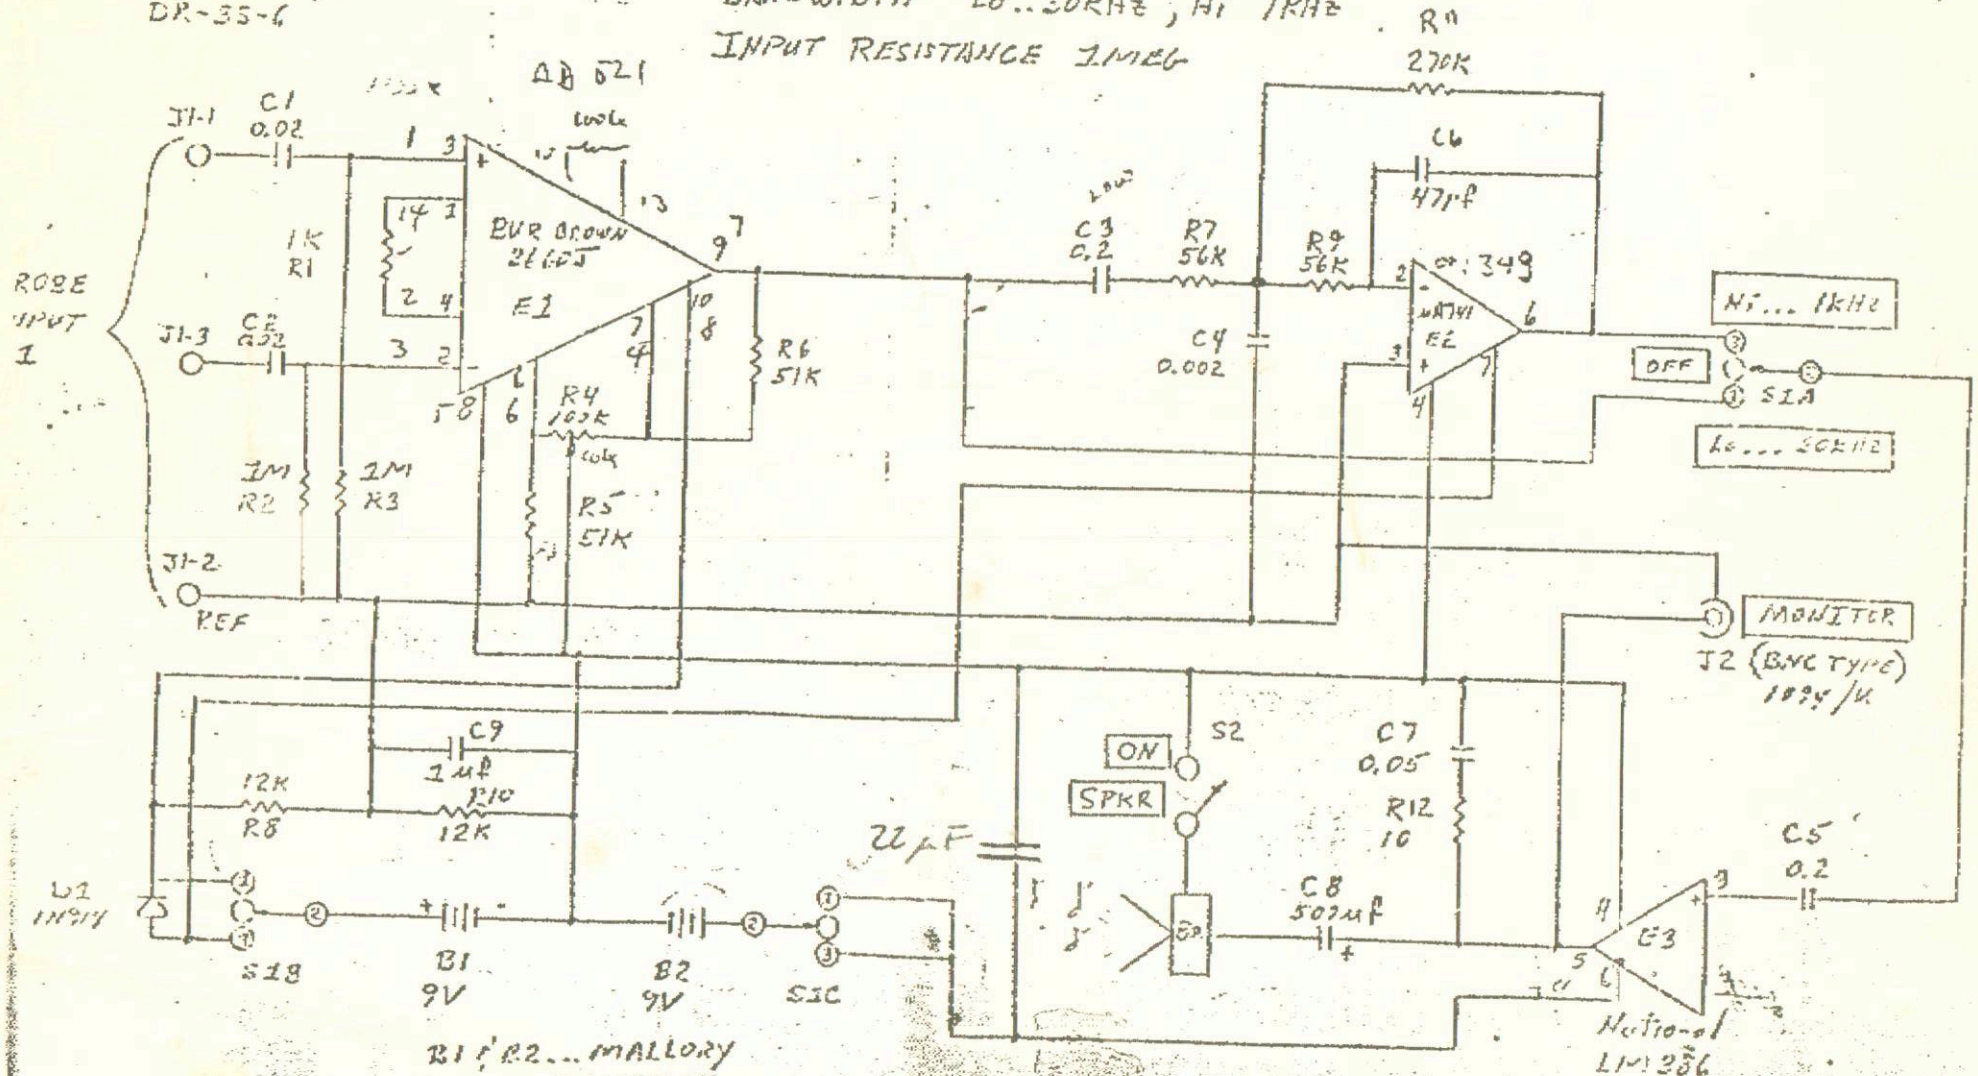

420-3 100
20A101

Old

P1... MICROTECH, INC.
DP-25-1

J1... MICROTECH, INC.
DR-35-6

GENERAL SPECIFICATIONS

GAIN X2000 (Lo), X10000 (Hi)

BANDWIDTH Lo...30KHz, Hi 1KHz

INPUT RESISTANCE 1MEG

B1, B2... MALLORY
MN1604

S1... ALCO MTE 306E
S2... ALCO MTE 100D

AMPLIFIER FOR AUDIO DETECTION
OF WEAKLY ELECTRIC FISH

20X