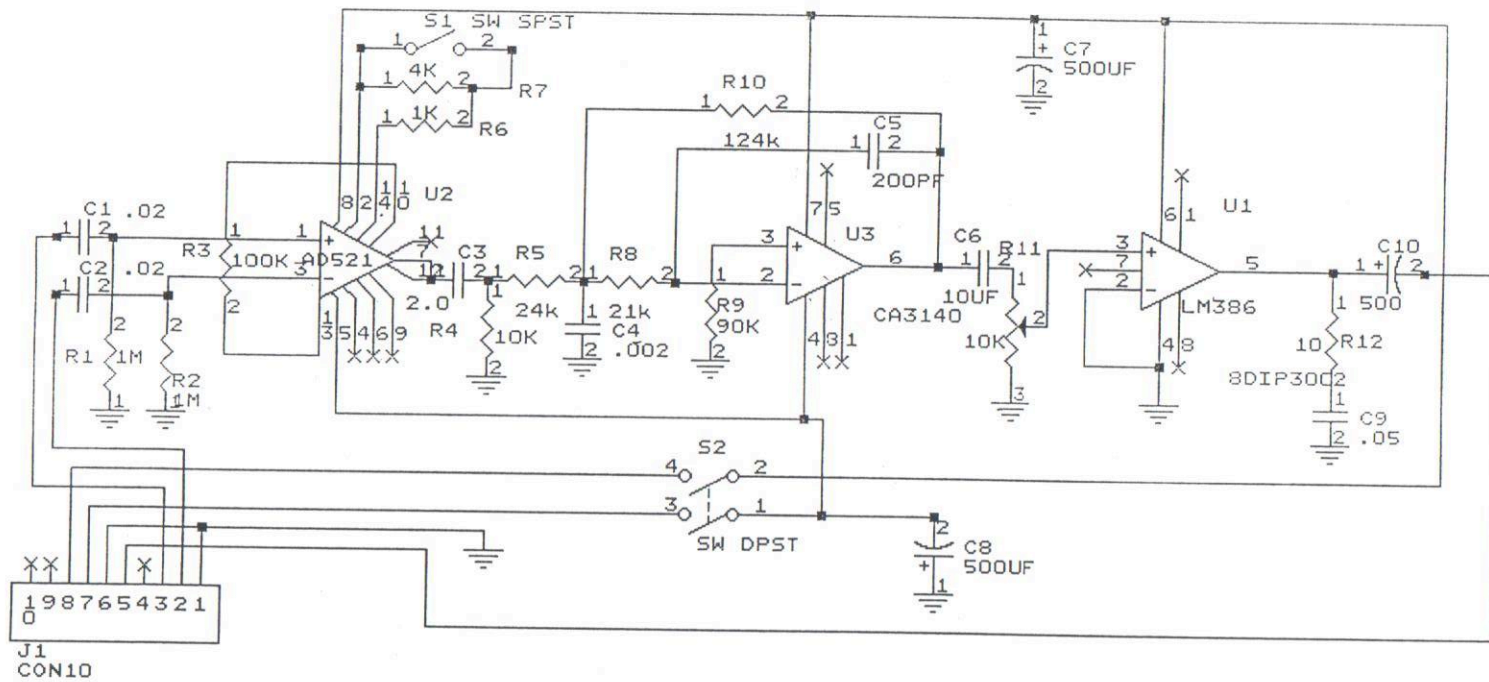

J.P.S.'s fish finder "Blue Devil" model

DUKE UNIVERSITY		
Title		
FISH FINDER		
Size	Document Number	REV
A	101	A
Date:	February 17, 1993	Sheet 1 of 1

420-3 100
 20A101

Old

P1... MICROTECH, INC.
 DP-25-1

J1... MICROTECH, INC.
 DR-35-6

GENERAL SPECIFICATIONS

GAIN X2000 (Lo), X10000 (Hi)

BANDWIDTH Lo...30KHz, Hi 1KHz

INPUT RESISTANCE 1MEG

B1, B2... MALLORY
 MN1604

S1... ALCO MTE 306E
 S2... ALCO MTE 100D

AMPLIFIER FOR AUDIO DETECTION
 OF WEAKLY ELECTRIC FISH

20X

Fish detector, modified June 88